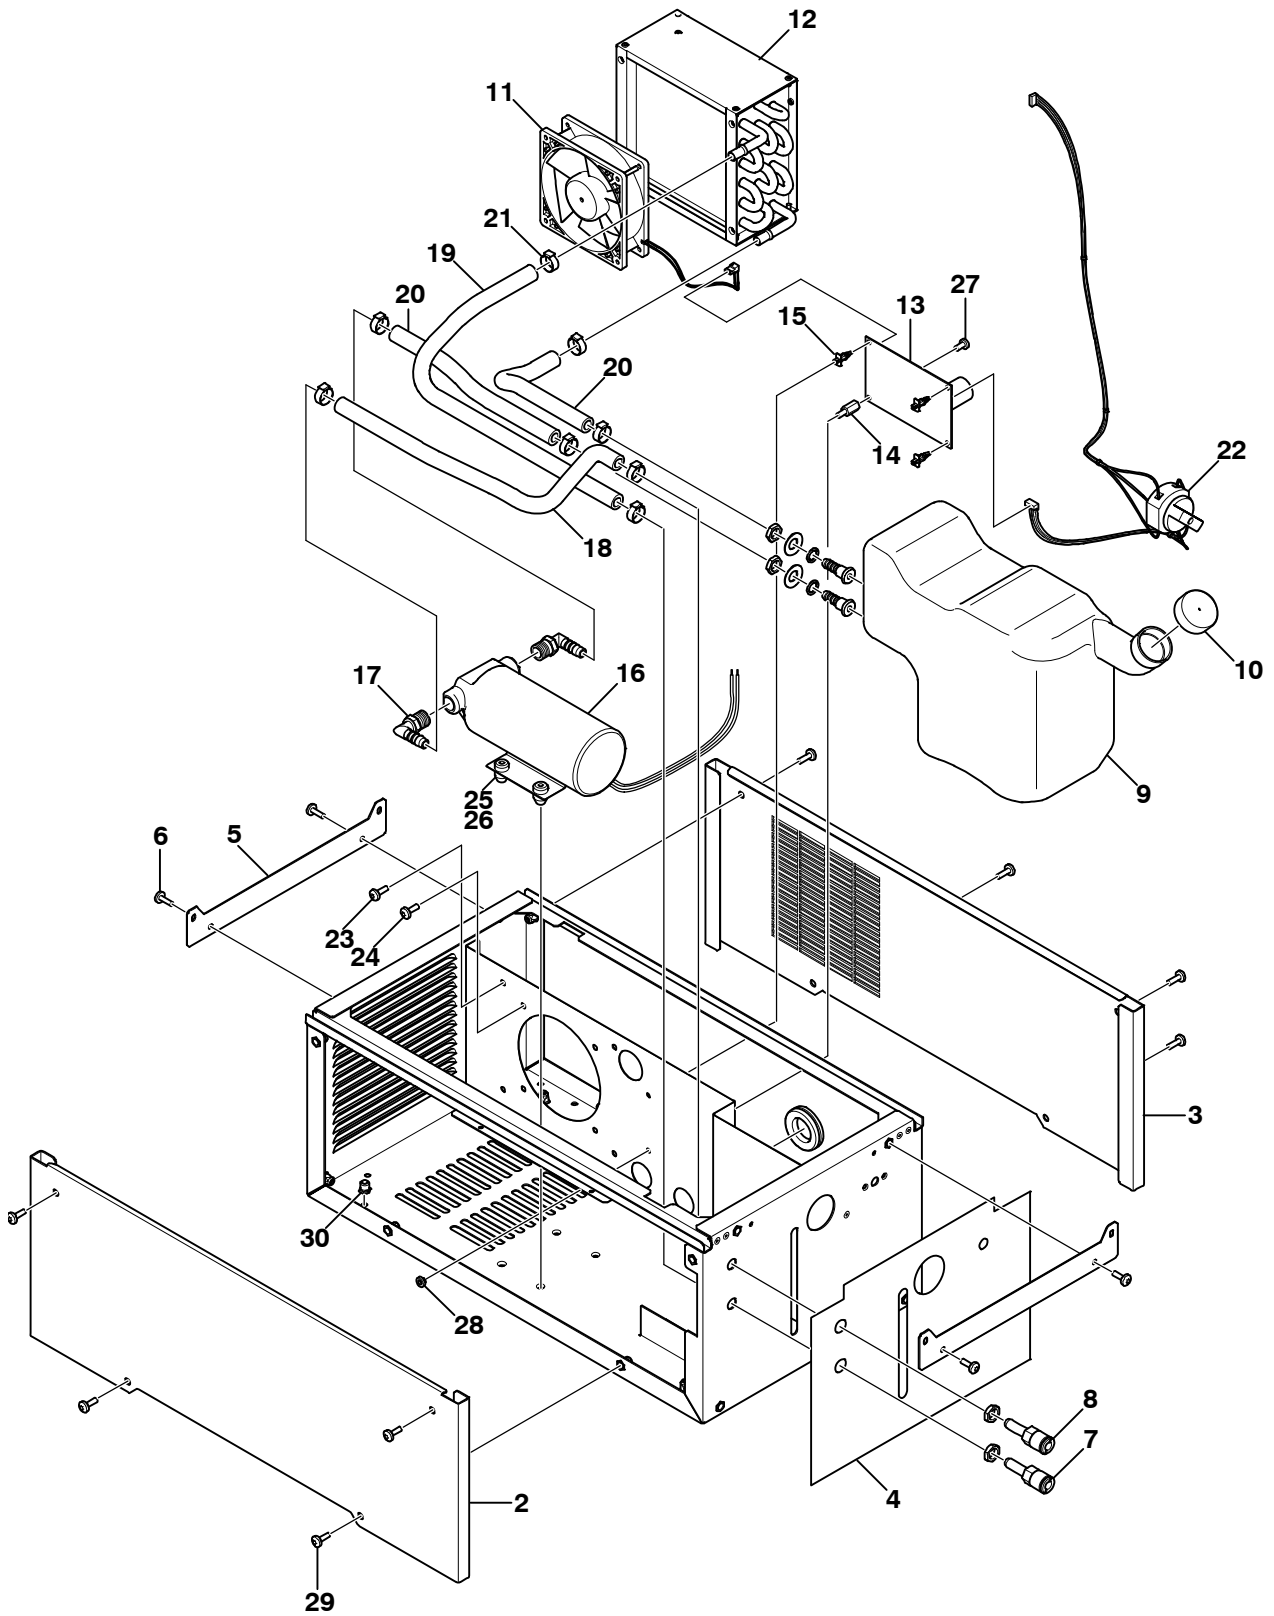

COOL2

Item	Qty	Ordering no.	Denomination	Notes	Component designation
2	1	0465 430 001	Side plate left		
3	1	0465 431 001	Side plate right		
4	1	0465 422 001	Overlay (decal)		
5	1	0465 466 880	Mounting plate kit	2 plates with screws M6×16	
6	8		Screw	M6×15 - 8.8 Black, cutting	
7	1	0365 803 011	Quick coupling	Red	
8	1	0365 803 012	Quick coupling	Blue	
9	1	0462 320 880	Tank complete	Tank with cap and connectors	
10	1	0462 320 002	Tank cap		
11	1	0462 316 880	Fan with contact		
12	1	0462 314 001	Radiator		
13	1	0440 021 880	Printed circuit board		
14	1	0394 516 019	Spacer screw	M4×12	
15	3	0192 790 104	Spacer	12.7 mm	
16	1	0465 465 880	Pump	Includes pump and 2 pump fittings	
17	2	0465 434 001	Hose nipple		
18	1	0457 987 009	Hose	430 mm, D17/10, to be cut to a applicable length	
19	1	0457 987 009	Hose	480 mm, D17/10	
20	2	0457 987 009	Hose	220 mm, D17/10, to be cut to a applicable length	
21	8		Hose clamp	GER 18.5 mm	
22	1	0349 311 381	Switch		
23	4		Screw	M5×12	
24	4		Screw	RTS ST5.5×16	
25	4		Washer	10/5.3×1	
26	4		Nut	M5	
27	1		Screw	M4×6	
28	1		Nut	M4	
29	8		Screw	M16×16	
30	20		Nut	M6	

COOL2

BC_030