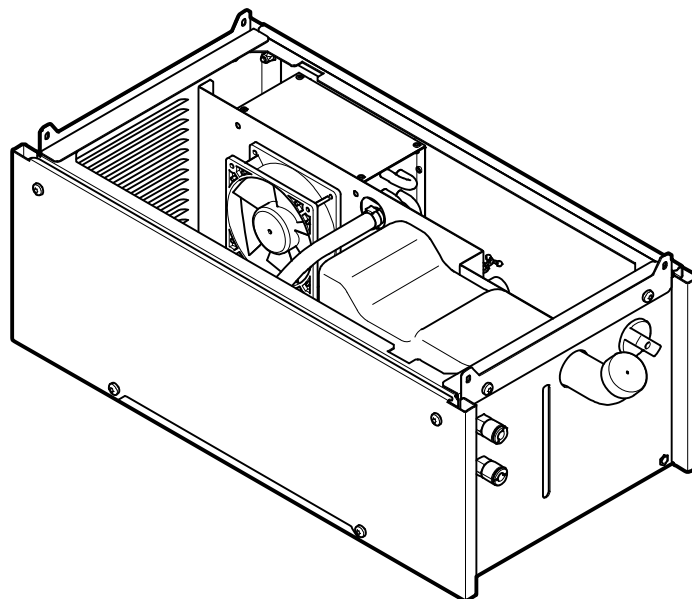

**COOL2**

**Spare parts list**

**Edition 20130115**

**Valid for serial no. 251-xxx-xxx**

**Ordering no. Product**

0465 427 880 COOL 2

Spare parts are to be ordered through the nearest ESAB agency. Kindly indicate type of unit, serial number, denominations and ordering numbers according to the spare parts list.

## COOL2

Item	Qty	Ordering no.	Denomination	Notes	Component designation
2	1	0465 430 001	Side plate left		
3	1	0465 431 001	Side plate right		
4	1	0465 422 001	Overlay (decal)		
5	1	0465 466 880	Mounting plate kit	2 plates with screws M6×16	
6	8		Screw	M6×15 - 8.8 Black, cutting	
7	1	0365 803 011	Quick coupling	Red	
8	1	0365 803 012	Quick coupling	Blue	
9	1	0462 320 880	Tank complete	Tank with cap and connectors	
10	1	0462 320 002	Tank cap		
11	1	0462 316 880	Fan with contact		
12	1	0462 314 001	Radiator		
13	1	0440 021 880	Printed circuit board		
14	1	0394 516 019	Spacer screw	M4×12	
15	3	0192 790 104	Spacer	12.7 mm	
16	1	0465 465 880	Pump	Includes pump and 2 pump fittings	
17	2	0465 434 001	Hose nipple		
18	1	0457 987 009	Hose	430 mm, D17/10, to be cut to a applicable length	
19	1	0457 987 009	Hose	480 mm, D17/10	
20	2	0457 987 009	Hose	220 mm, D17/10, to be cut to a applicable length	
21	8		Hose clamp	GER 18.5 mm	
22	1	0349 311 381	Switch		
23	4		Screw	M5×12	
24	4		Screw	RTS ST5.5×16	
25	4		Washer	10/5.3×1	
26	4		Nut	M5	
27	1		Screw	M4×6	
28	1		Nut	M4	
29	8		Screw	M16×16	
30	20		Nut	M6	